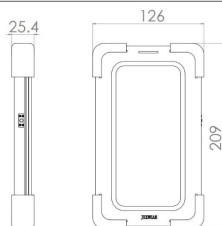

## Features

- ATEX Zone1. Hazardous Location Listing for Europe.
- IECEx Zone1. Hazardous Location Listing for the rest of the world.
- Highest grade polycarbonates case sealed for outdoors application in order to remove the need for external antennas.
- IP65(Water / Dust resistant).
- Charging via Wireless.
- Operating temperature: 0 °C~50 °C.
- Non-operating temperature: -20 °C~65°C.
- Humidity: 5% to 95% non-condensing.
- Lighting up infinite possibilities. The triple camera of HUAWEI Mate 30 5G is embraced by the halo ring. It is a perfect fusion of reflection and refraction. Still Mate, but a new icon.
- As the World's 1st Flagship 5G SoC powered by 7nm+ EUV1, the Kirin 990 5G achieved significant performance with lower power consumption. It supports SA and NSA network architectures, peak download speed and wide frequencies of FDD and TDD. The brand new architecture of Big-Core plus Tiny-Core NPU vastly improves AI capability for your intelligent life.
- Unlock the 5G world with the download speed of up to 2.3Gbps.2 Access the real experience with ultra-fast and smooth 4K livestream even in the middle of a crowd. Let the high resolution picture and stable signal immerse you in every scene.
- Cameras are Your Smart Eyes.Tour the world with the new SuperSensing Triple Camera. You are free to discover the beauty and meaning of natural scenes and daily life.

## Dimensions

Unit: mm