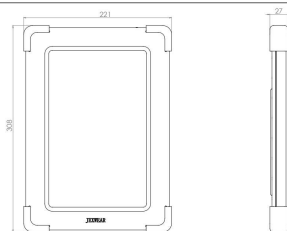

Dimensions

Unit: mm

Optional Accessories

- Zone1 Bluetooth Headset
- Touch Pen

Specifications

Model	EX-JWP5
Huawei MatePad Pro 5G	
Overview	
HUAWEI MatePad Pro 5G is a 10.8-inch tablet with a Kirin 990 5G octa-core processor. HUAWEI MatePad Pro 5G serves as both a smart tool for professionalism for mobile work, also serves as an entertainment companion. It has an IPS screen with a resolution of 2560 x 1600 pixels, and is equipped with a single nano-SIM card. It offers high-speed Internet connectivity and GPS navigation along with many other features. The HUAWEI MatePad Pro 5G runs EMUI 10.1 based on Android 10.0 and comes installed with a variety of Huawei cloud service apps.	
Robust performance	
- Kirin 990 5G flagship processor; - 8 GB LPDDR4x memory; - 256 GB/512 GB UFS 3.0 storage; - Wireless forward and reverse charging.	
Beautiful design	
- 4.9 mm ultra-narrow bezel, 90% screen-to-body ratio - Lightweight and easy to carry with a thickness of 7.99mm and weighing just 492g - 2K QHD display, DCI-P3 film-level color gamut - Brilliant display powered by ClariVu, Huawei-developed color enhancement technology	
Work from anywhere	
- Supports the HUAWEI M-Pencil; - Preloaded with HUAWEI Memo and Nebo for Huawei; - Supports the HUAWEI Smart Magnetic Keyboard; - Supports WPS apps; - Supports PC mode	
Smart experience	
- Multi-screen Collaboration; - App Multiplier; - HiShow; - Multi-Window	
DISPLAY	
Size:	10.8 inches
Colour:	16.7 million colours, DCI-P3 wide colour gamut
Type:	LCD
Resolving power:	WQXGA 2560 x 1600 pixels
PROCESSOR	
CPU:	HUAWEI Kirin 990 5G Eight core 2 x Cortex-A76 Based 2.86 GHz + 2 x Cortex-A76 Based 2.36 GHz + 4 x Cortex-A55 Based 1.95 GHz
GPU:	16-Core Mali-G76 600 MHz
NPU:	Dual Big Core + Tiny Core NPUs (Neural-network Processing Unit)
OPERATING SYSTEM	
EMUI10.1 (Based on Android 10.0)	
MEMORY	
8 GB RAM + 128 GB ROM	
External Memory Support: NM memory card, support exFAT and FAT32 format, support 256 GB maximum	
CAMERA	
Rear Camera:	13 megapixel, f/1.8 aperture, auto focus; support flash Focus mode: Phase focusing Photo resolution: Up to 4160 x 3120 pixels Camera resolution: Up to 3840 x 2160 pixels
Front Camera:	24 MP, f/2.0 aperture Photo resolution: Up to 3264 x 2448 pixels Camera resolution: Up to 1920 x 1080 pixels
Shooting function: Support professional mode, slow motion, night view, panorama, streamer shutter, HDR, delay photography, dynamic photo, watermark, document correction and other shooting modes; support beauty, timing photography, voice control photography, smiling face capture, target tracking and other functional settings	
BATTERY	
7250 mAh (Typical Value)	
CHARGING	
Wireless charging by CP61(27W)	
CONNECTIVITY	
WLAN:	Supported, 802.11a/b/g/n/ac (wave2), MIMO, VHT160, 2.4G and 5G
Bluetooth:	BTS.1, support BLE, SBC, AAC, support LDAC HD Audio
Bluetooth file transfer:	Supported
PC data synchronization:	Supported
GPS:	Support GPS / AGPS / GLONASS / Beidou / Galileo / QZSS
Wireless screen projection:	support
LOCATION	
Support GPS / AGPS / GLONASS / Beidou / Galileo / QZSS	
Network	
5G NR: N1/3/28/38/41/77/78/79 LTE FDD: B1/2/3/4/5/7/8/9/12/17/18/19/20/26/28/66 TD-LTE: B34/38/39/40/41/42 WCDMA: B1/2/4/5/6/8/19 GSM: B2/3/5/8	
SENSORS	
Ambient light sensor, hall sensor, gyroscope, Compass, Gravity sensor, Colour temperature sensor	
AUDIO	
HUAWEI Histen 6.0 sound effect Audio file formats: *. MP3, *. MP4, *. 3gp, *. Ogg, *. AAC, *. FLAC, *. MIDI	
VIDEO	
Video file format: *. 3gp, *. Mp4	
IN THE BOX	
Pad (Built-in battery and built in an Ex enclosure) x 1 Wireless Charger x 1 Quick Start Guide x 1	
SIZE	
308.00X221.00X27.00mm	
Weight	
Approx 1.56 kg (including the standard MatePad Pro 5G)	